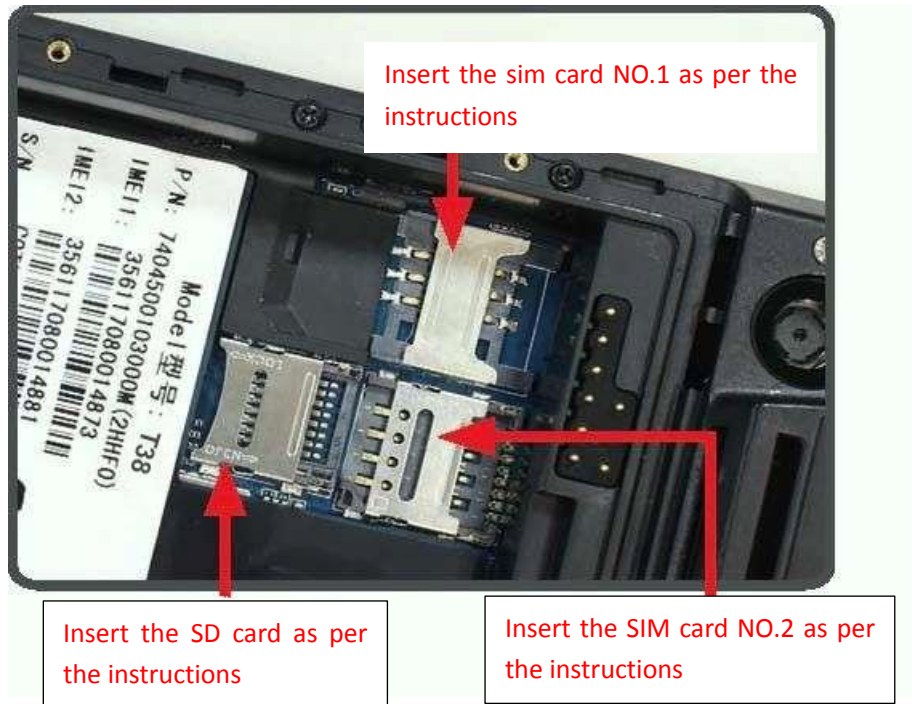

## Step 2:

Pull out the battery by the recess holes

## Step 3:

Pull the battery strip to remove the battery

**Step 4:**

Insert the battery make sure the battery pins are connected to the probe

**Step 5:**

Cover up the back by fitting the bar into the notch, then tighten the screws.

# Insert SIM card and SD card

Remove the battery back and take out the battery, then you will see the slots for SIM card and the SD card.